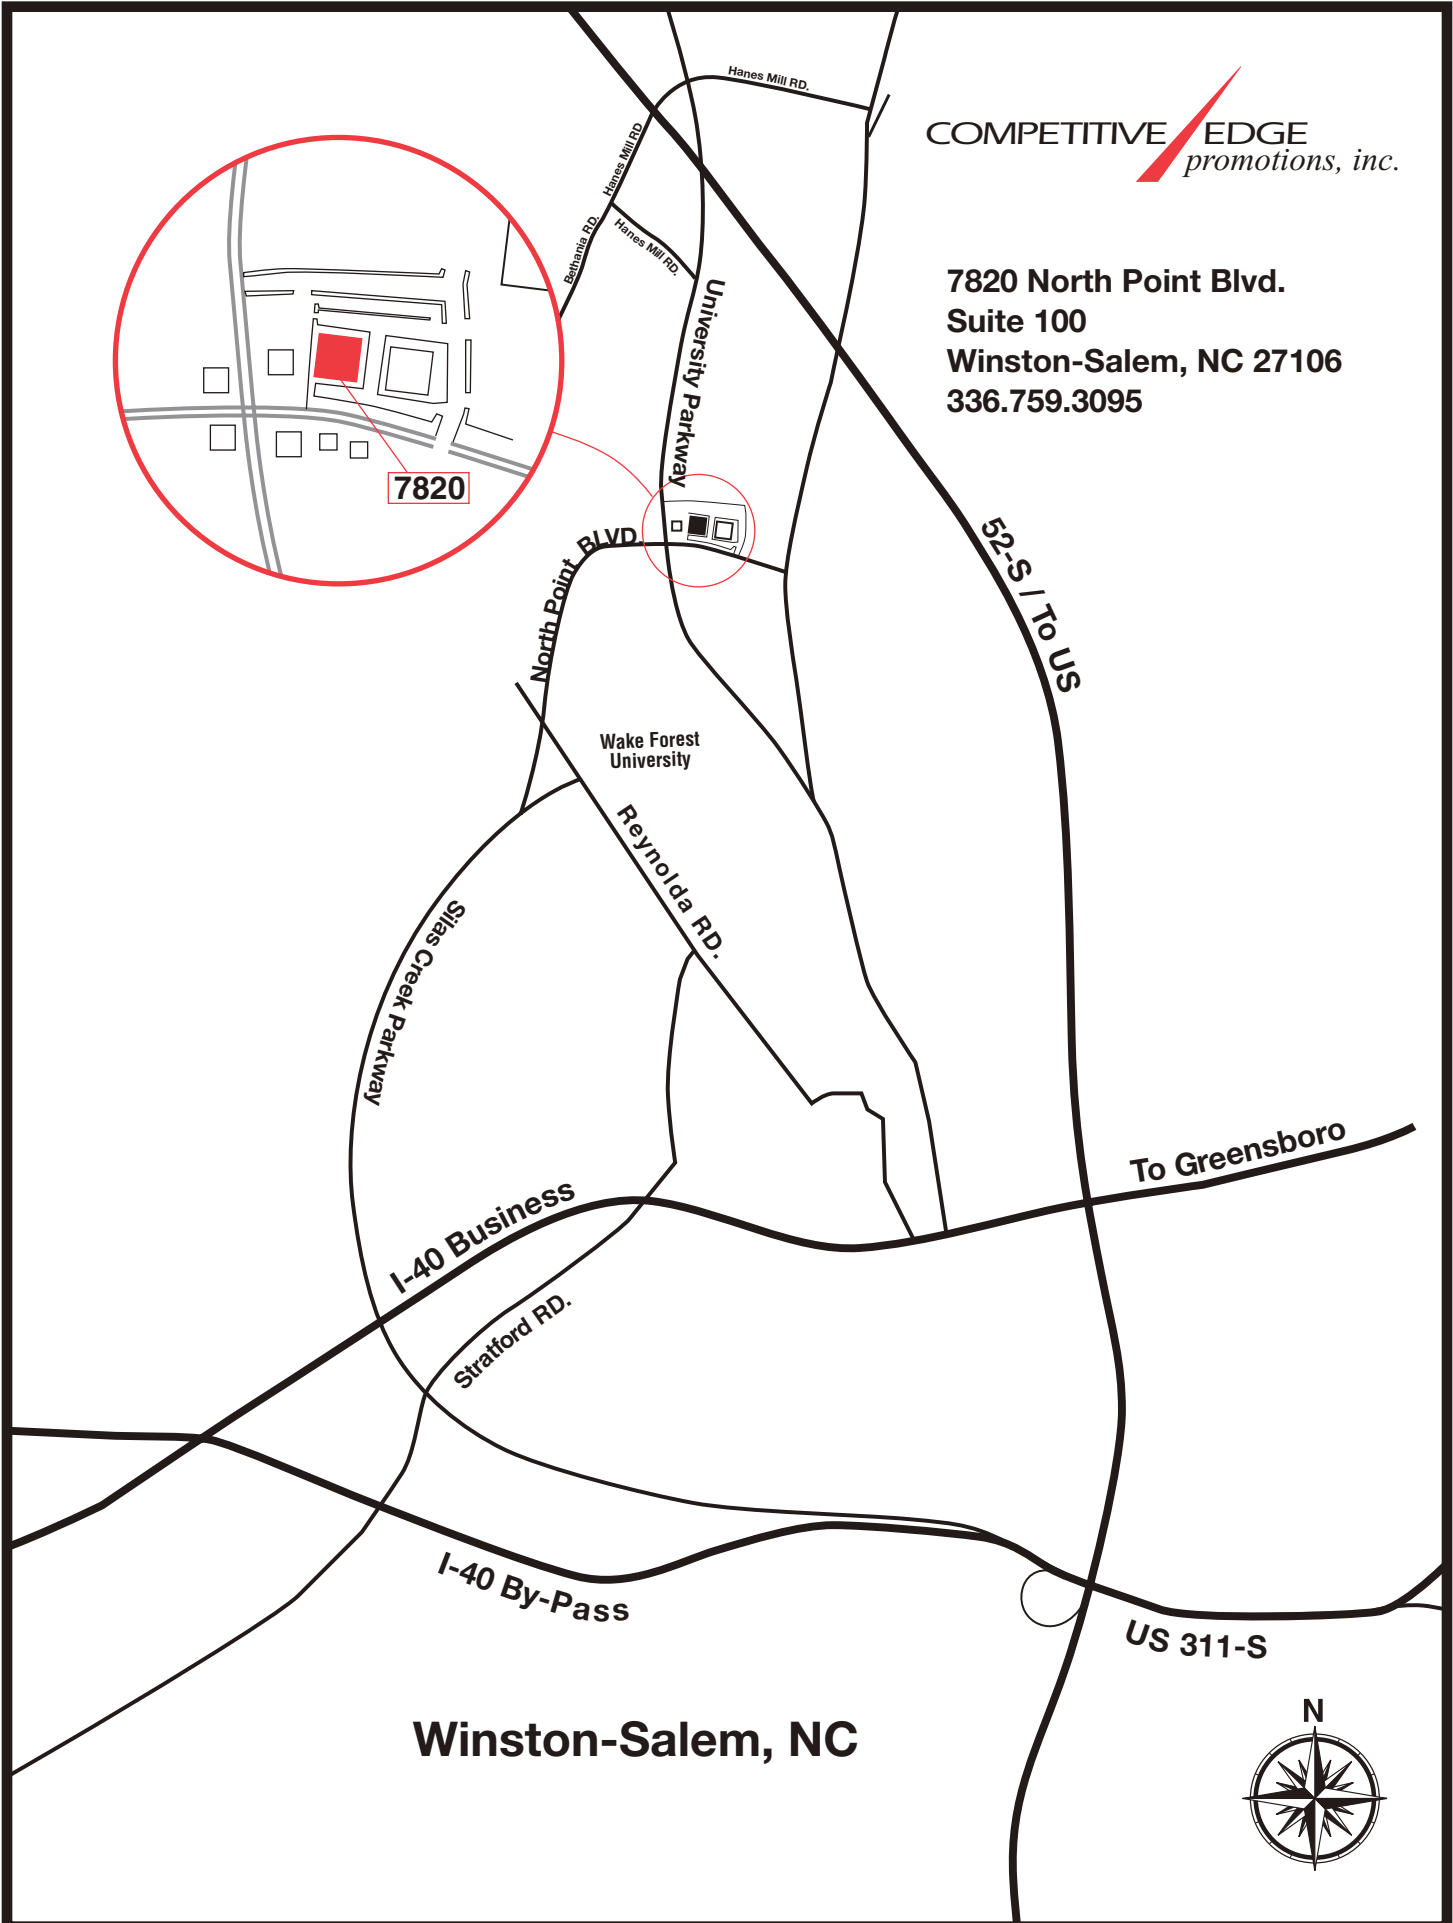

COMPETITIVE  EDGE
promotions, inc.

7820 North Point Blvd.
Suite 100
Winston-Salem, NC 27106
336.759.3095

Winston-Salem, NC